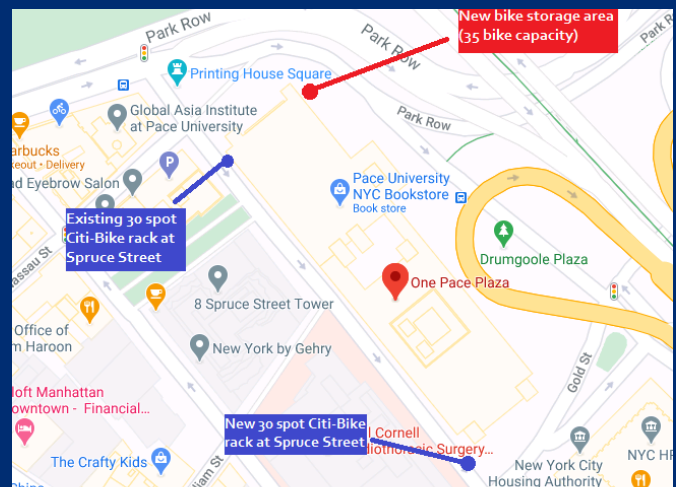

# More Bike Racks at Pace

New bike storage has been added outside One Pace Plaza, adjacent to the subway portal on Frankfort Street.

This new bike storage location is:

- Safe and convenient
- Equipped with magnetic lock and Pace ID card reader
- Outfitted with an emergency release push button, in case there's an issue with exiting
- Under 24/7 camera surveillance with recorded footage

New bike storage at One Pace Plaza

Site map of all bike racks on the NYC Campus

Please contact Pace's Office of Safety and Security  
at [security@pace.edu](mailto:security@pace.edu) or (212) 346-1800  
to request access to use the bike storage area card reader.