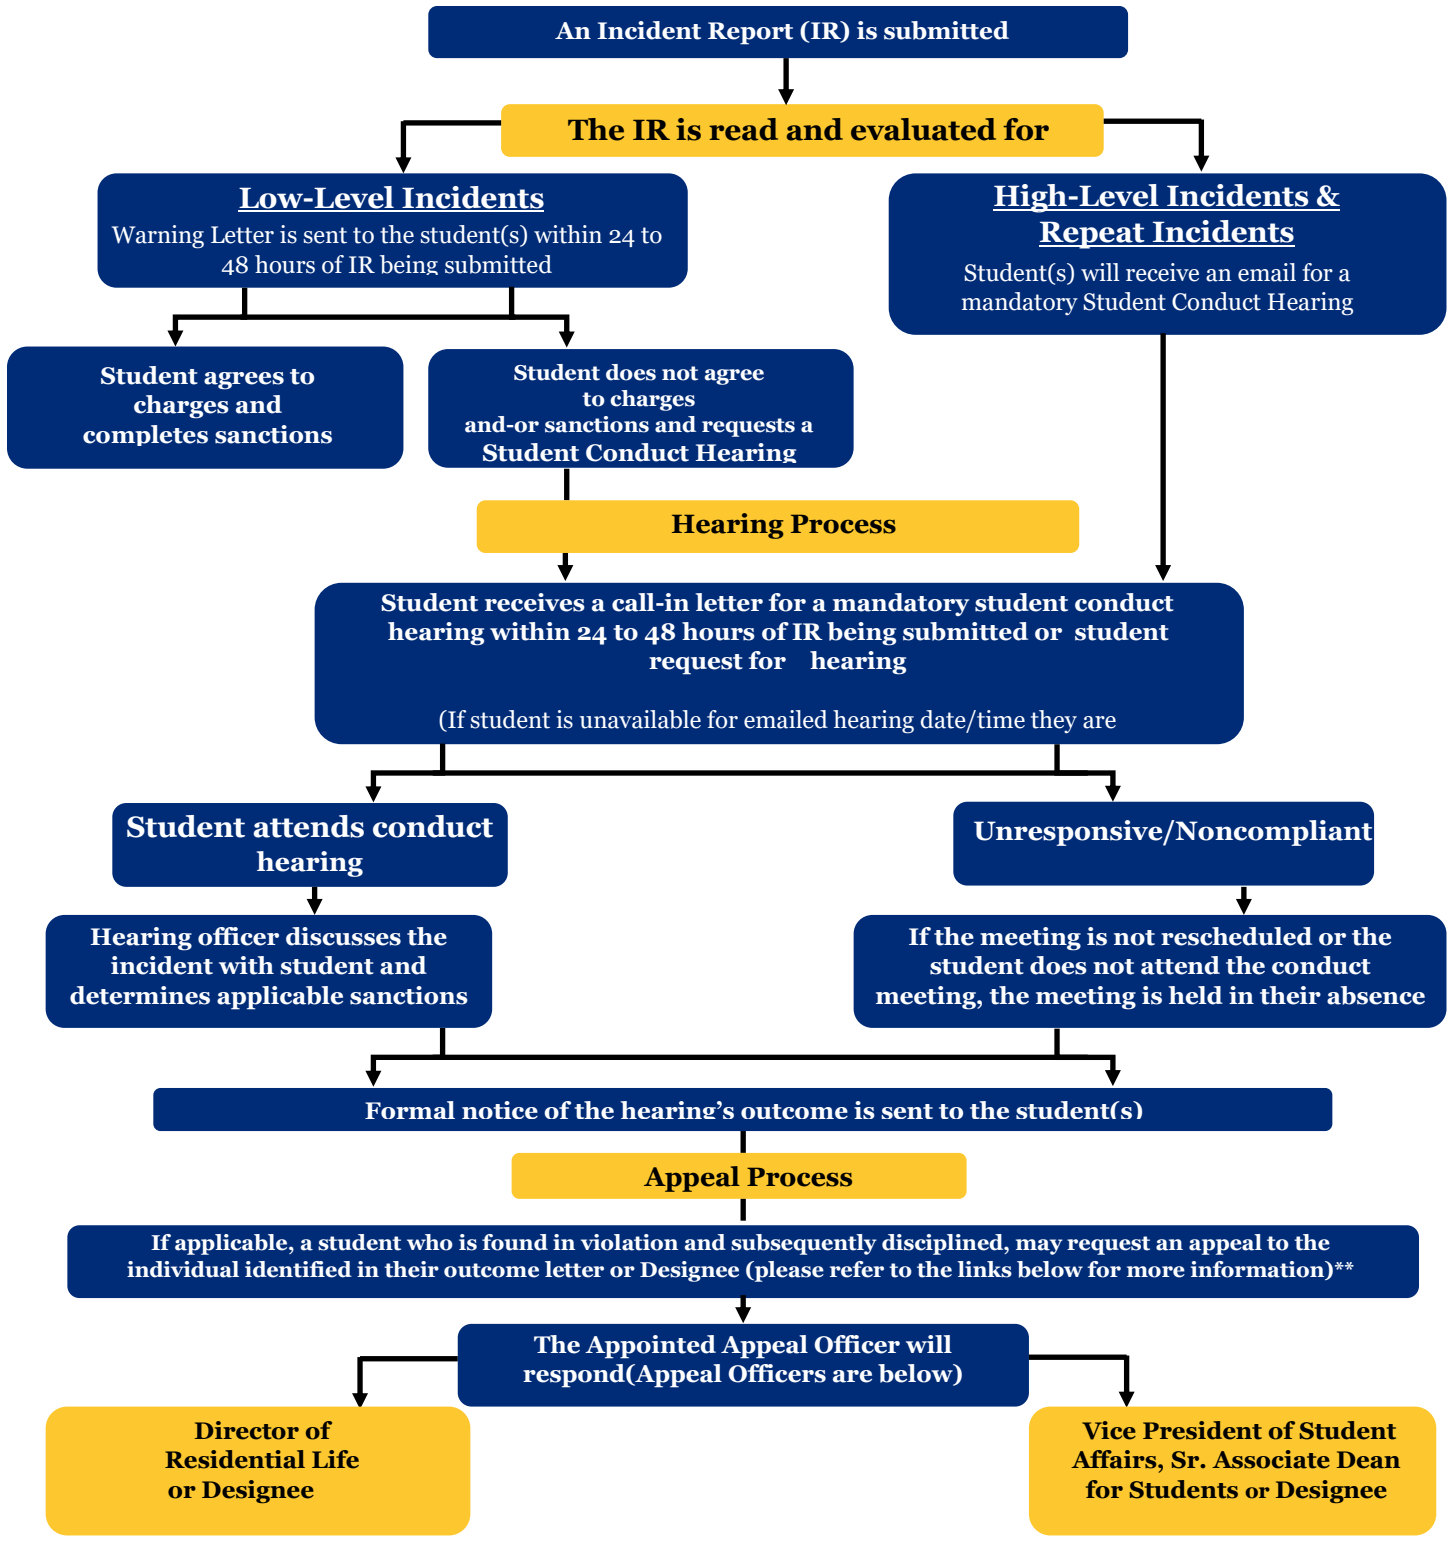

## Overview of University Conduct Process at Pace University (NYC and PLV)

**For campus specific guidelines and questions, please refer to the following links:**  
 NYC: <https://www.pace.edu/housing/nyc/important-housing-dates-policies-forms/policies>  
 PLV: <https://www.pace.edu/housing/westchester/policies-forms>